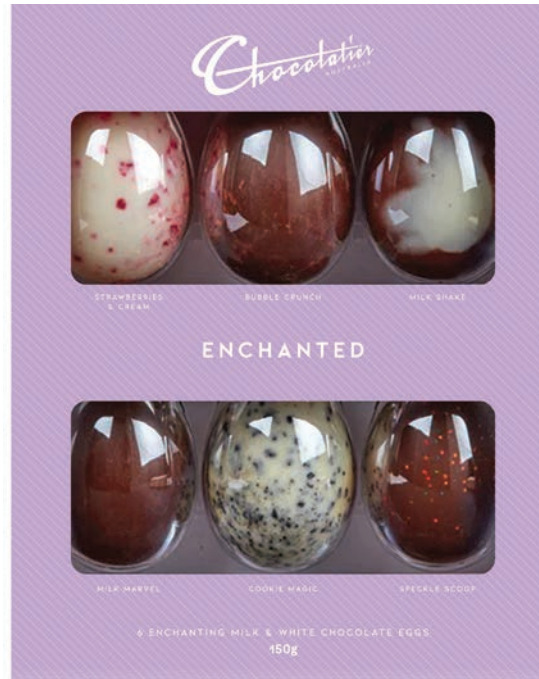

ENCHANTED

Milk and white chocolate egg selection

150g

EAS329

12 units per outer
9316707019322

EXCLUSIVE FOR
INDEPENDENTS