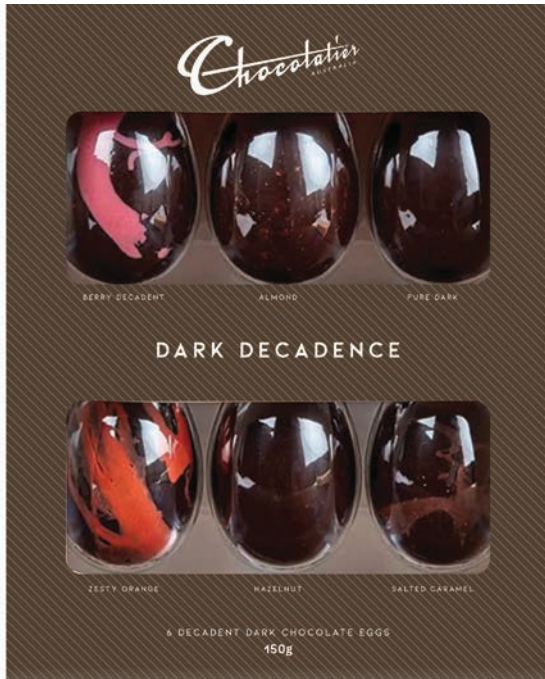

Chocolatier[®]
AUSTRALIA

EASTER 2024

EGG 6 PACKS

DARK DECADENCE

Dark chocolate egg selection

150g

EAS323

12 units per outer
9316707019292